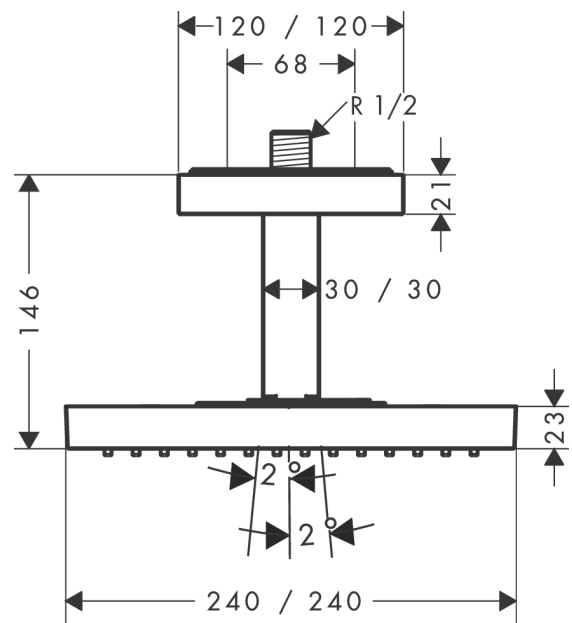

AXOR ShowerSolutions

Overhead shower 240/240 1jet with ceiling connection

Surfaces: **Chrome** Article Number: **10929000**

Description

product features

- shower head size: 240 x 240 mm
- spray type: RainAir
- flow rate RainAir spray (at 0.3 MPa): 12 l/min
- flow rate expandable to 25 l/min
- fully chrome-plated spray disc
- material spray disc: metal
- spray disc removable for cleaning
- brass ceiling connector
- ceiling connection length: 102 mm
- installation: ceiling
- connection thread G ½
- connection dimension: DN15
- not suitable for continuous flow water heaters

Technology

Product image

Scale drawing

AXOR ShowerSolutions
Overhead shower 240/240 1jet with ceiling connection
 Surfaces: **Chrome** Article Number: **10929000**

Flowchart

The consumption was measured in combination with the appropriate fittings (thermostat/mixer/in-wall valve) to reflect actual application in practice.