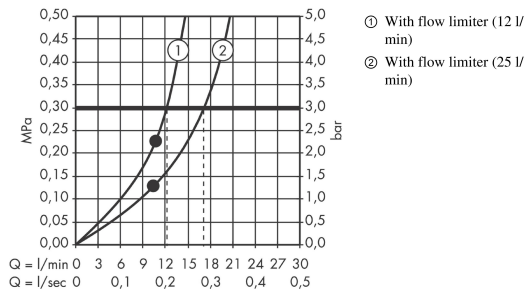

AXOR ShowerSolutions

Overhead shower 240/240 1jet with ceiling connection

Surfaces: **Chrome** Article Number: **10929000**

Description

product features

- shower head size: 240 x 240 mm
- spray type: RainAir
- flow rate RainAir spray (at 0.3 MPa): 12 l/min
- flow rate expandable to 25 l/min
- fully chrome-plated spray disc
- material spray disc: metal
- spray disc removable for cleaning
- brass ceiling connector
- ceiling connection length: 102 mm
- installation: ceiling
- connection thread G ½
- connection dimension: DN15
- not suitable for continuous flow water heaters

Technology

Product image

Scale drawing

AXOR ShowerSolutions
Overhead shower 240/240 1jet with ceiling connection
 Surfaces: **Chrome** Article Number: **10929000**

Flowchart

The consumption was measured in combination with the appropriate fittings (thermostat/mixer/in-wall valve) to reflect actual application in practice.